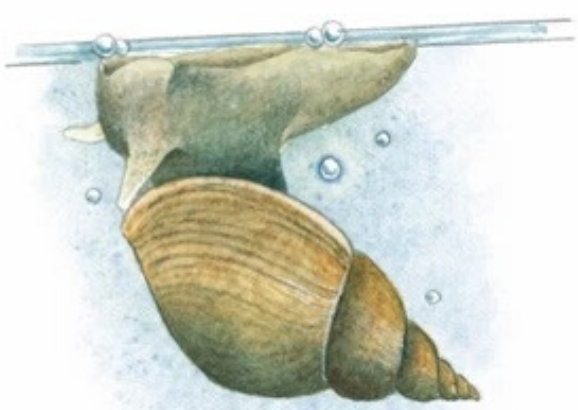

# DISCOVER POND INSECTS

HAVE A LOOK IN A POND TO SEE IF YOU CAN FIND ANY OF THESE CREATURES!

### WATER HOG LOUSE

Feeds on decaying matter; also known as the water slater. Looks like a leggy woodlouse

### COMMON BLACK DIVING BETLE

Predator. Shiny black body, 10mm long; red antennae and front legs.

### DAMSELFLY NYMPH

Predator. Slender body, about 20mm long; three long flattened 'tails' at the end of the abdomen