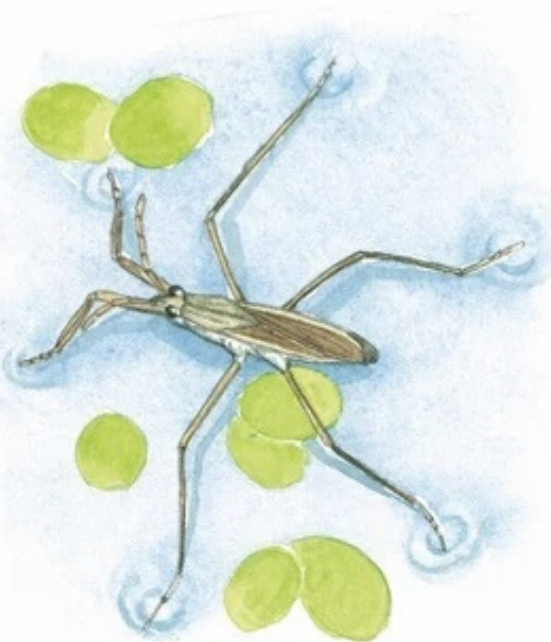

### WATER HOG LOUSE

Feeds on decaying matter; also known as the water slater. Looks like a leggy woodlouse

### COMMON BLACK DIVING BETLE

Predator. Shiny black body, 10mm long; red antennae and front legs.

### DAMSELFLY NYMPH

Predator. Slender body, about 20mm long; three long flattened 'tails' at the end of the abdomen

### GREAT POND SNAIL

Grazes on algae and rotting matter. The largest pond snail. Grows its shell up to 5cm long